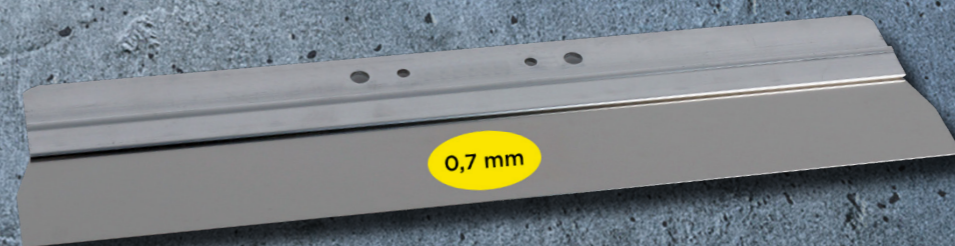

Lengths: 38 cm & 57 cm