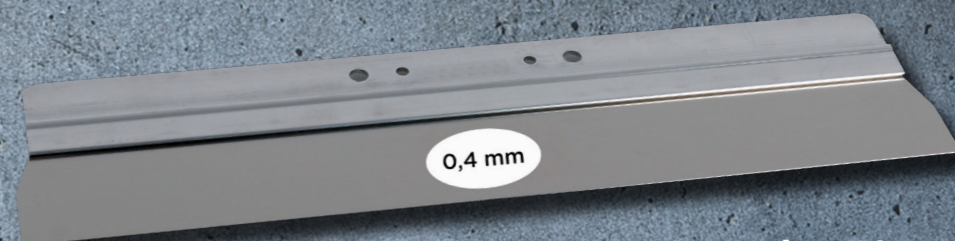

Lengths: 38 cm