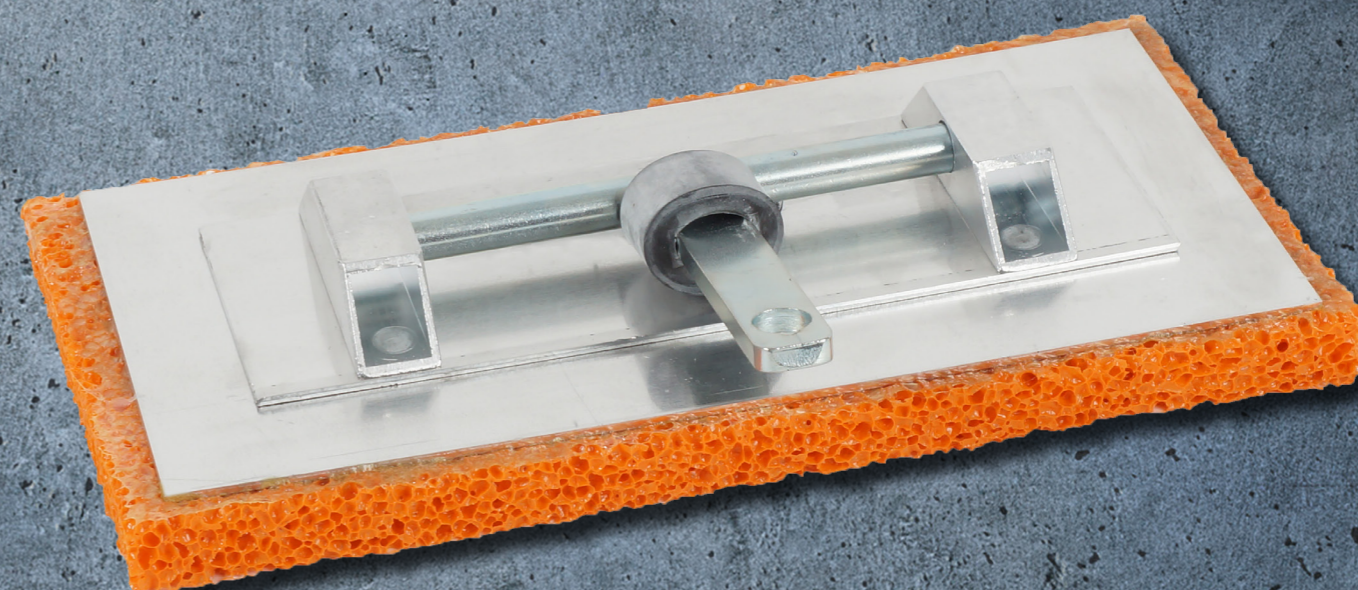

ALUMINIUM SCOURING PADS

with coarse structure

The Super Prof Multi Click scouring pad with aluminium bret is ideal for sanding/filing plaster. Also suitable for applying a coarse sanding effect in sanding plaster.

Available in 2 different sizes:

- Length: 29cm x Width: 14 cm
- Length: 41.5 cm x Width: 21.5 cm