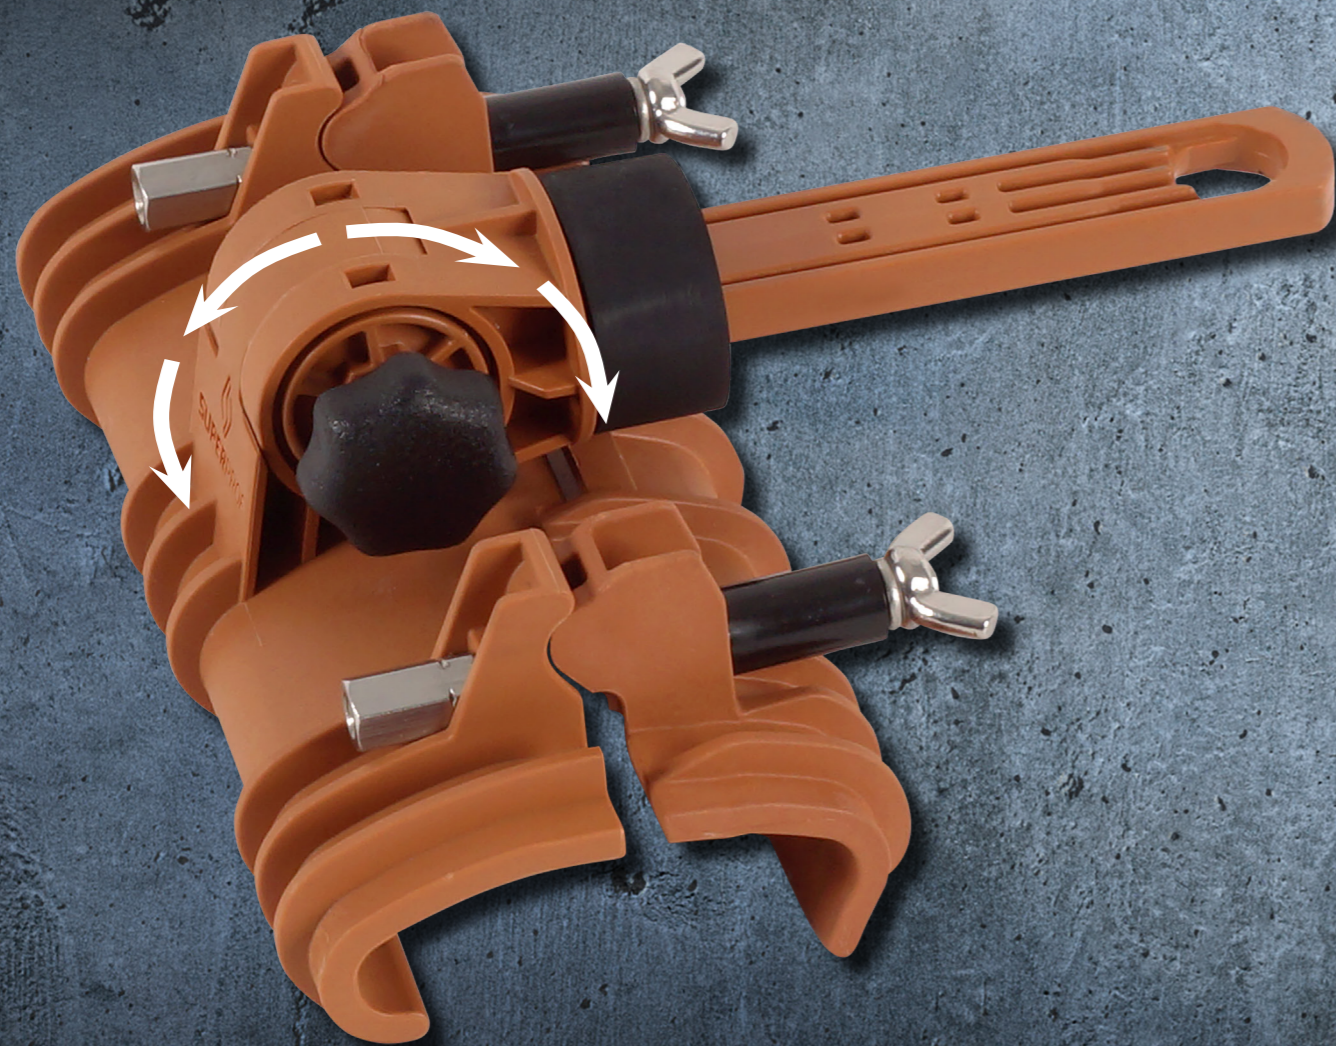

## ADJUSTABLE EXTENSION

for Comfort Profiles

The Multi Click extension for the Comfort Profiles also contains an adjustable system that can be turned into any desired position by means of a knob. Both the wooden ash handle and the aluminium telescopic handle can be attached.