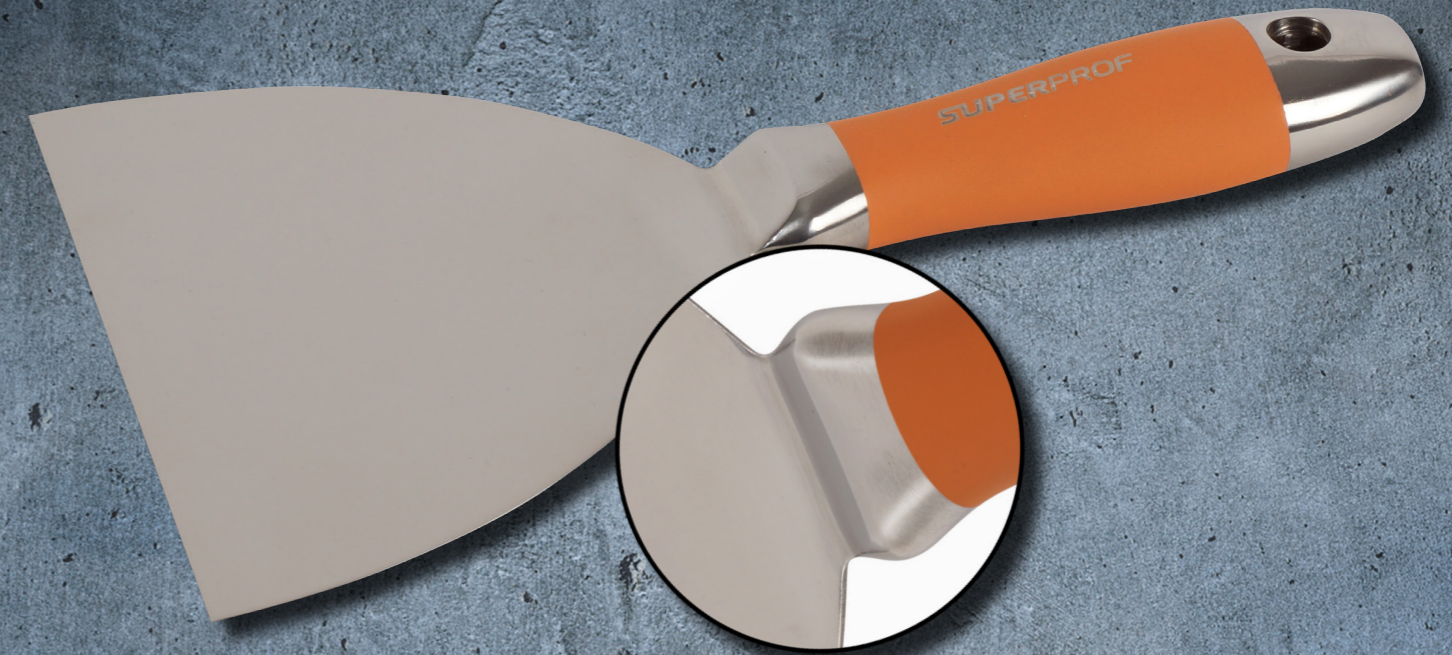

JOINT KNIFE

SUPERPROF
TOOLS FOR PROFESSIONALS

Super Prof, joint knife with screwdriver bit, stainless steel

STAINLESS STEEL

SOFT GRIP

EAN-code	Art. no.	L	W	H	T	Ø	Measure	Weight	MOQ	PU1	PU2
8712123027254	1.011.14		150					105	1	12	144

Super Prof, joint knife with screwdriver bit, stainless steel

STAINLESS STEEL

WOODEN GRIP

EAN-code	Art. no.	L	W	H	T	Ø	Measure	Weight	MOQ	PU1	PU2
8712123018702	1.011.12		150					128	1	12	144

Super Prof, joint knife, stainless steel

STAINLESS STEEL

HARD GRIP

EAN-code	Art. no.	L	W	H	T	Ø	Measure	Weight	MOQ	PU1	PU2
8712123015176	1.011.13		150					105	1	12	144

Super Prof, joint knife, stainless steel

STAINLESS STEEL

SOFT GRIP

EAN-code	Art. no.	L	W	H	T	Ø	Measure	Weight	MOQ	PU1	PU2
8712123019648	1.011.35		170					229	1	10	
8712123019655	1.011.40		220					265	1	10	
8712123019662	1.011.45		280					331	1	10	

STAINLESS

One-piece construction