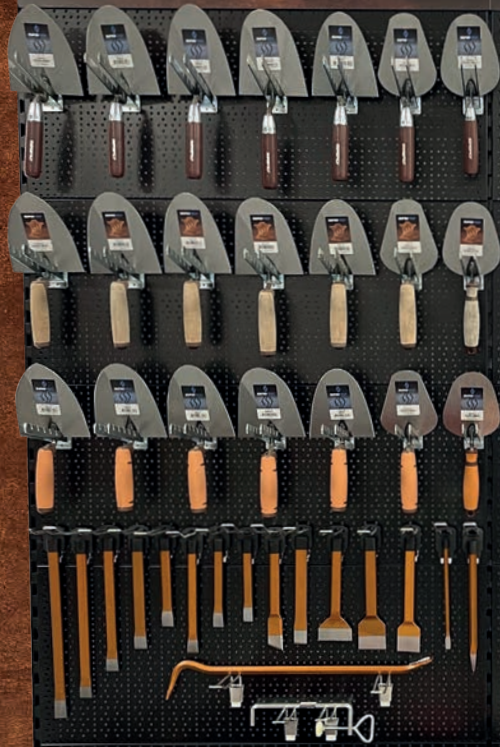

SUPERPROF
TOOLS FOR PROFESSIONALS

SUPERPROF
TOOLS FOR PROFESSIONALS