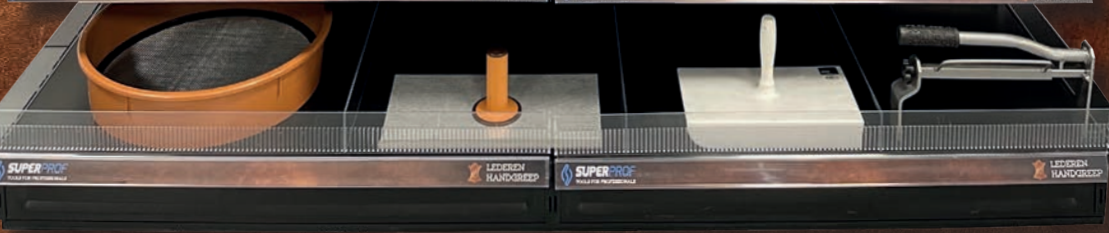

SUPERPROF
TOOLS FOR PROFESSIONALS

SUPERPROF
TOOLS FOR PROFESSIONALS