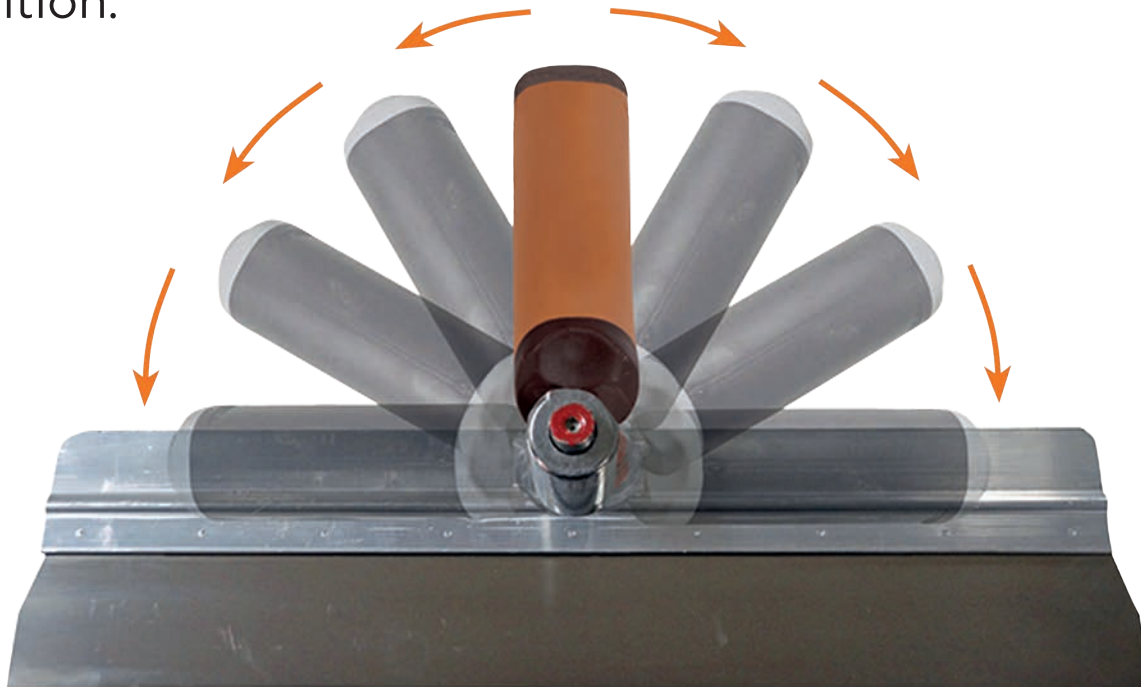

## TWISTER - ROTATING GRIP

The Super Prof **Twister** is equipped with a rotating, ergonomic soft grip, mounted on the profile of the (plastering) spatula. This makes it possible to adjust the grip in any desired way for the optimal, comfortable and natural working position.