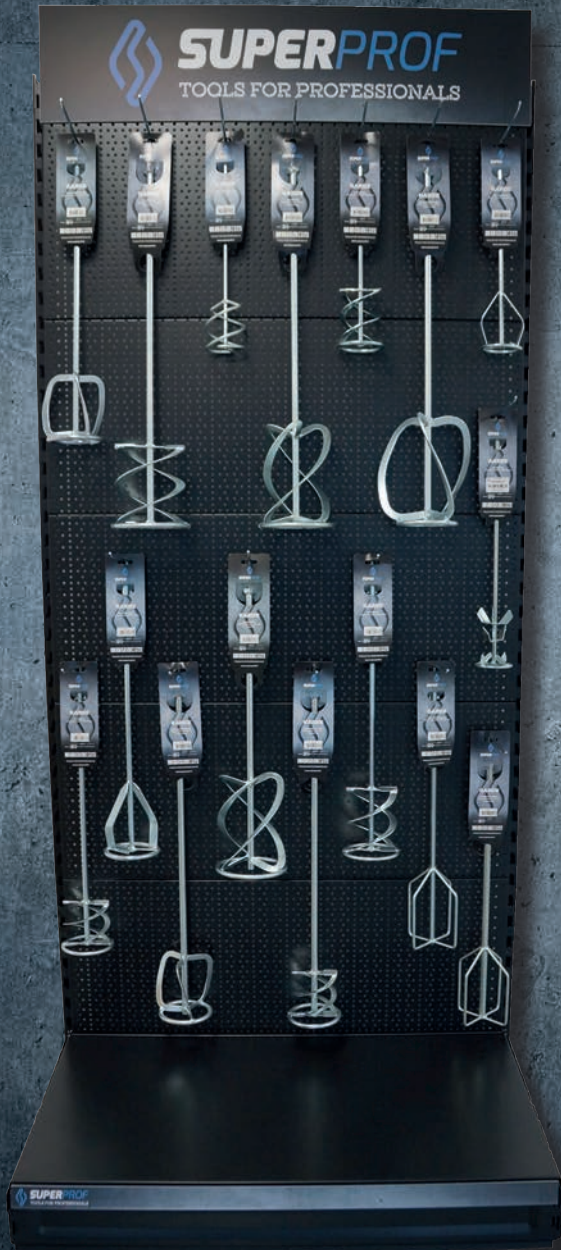

SUPERPROF

TOOLS FOR PROFESSIONALS

SUPERPROF
TOOLS FOR PROFESSIONALS